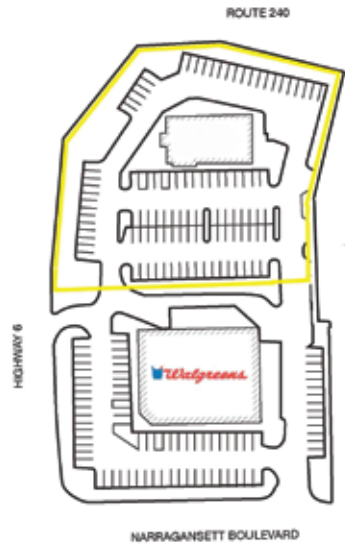

NEW BEDFORD - BANK PLAZA
Professional Office Building
New Price- \$ 7,500,000

NEW BEDFORD - UNION ST.
CLOSED MARCH 31, 2011
\$800,000

Fairhaven - Former Uno's Restaurant Location

- *Excellent Visibility, Major Hwy Intersect*
- *Situated Next to Walgreens*
- *Across from Stop&Shop Plaza*
- *6,185 SF building - 3.59 Acres*
- *185 seats plus outdoor patio seating*
- *Parking for 104 cars (expandable)*
- *Land for additional development*
- *For Lease or For Sale*

ONSET - ONSET AVENUE
Investment Property - 3 Buildings
20 Units - \$2,145,000

PLYMOUTH
Industrial - Warehouse
41,500 SF - \$1,700,000

WEST BRIDGEWATER - RT 28
62k SF Manufacturing/10k SF Office
\$1,800,000