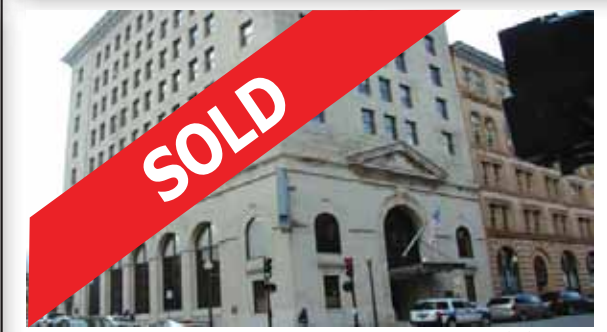

NEW BEDFORD - BANK PLAZA
Professional Office Building
New Price- \$ 7,500,000

NEW BEDFORD - UNION ST.
CLOSED MARCH 31, 2011
\$800,000

Fairhaven - Former Uno's Restaurant Location

- *Excellent Visibility, Major Hwy Intersect*
- *Situated Next to Walgreens*
- *Across from Stop&Shop Plaza*
- *6,185 SF building - 3.59 Acres*
- *185 seats plus outdoor patio seating*
- *Parking for 104 cars (expandable)*
- *Land for additional development*
- *For Lease or For Sale*

ONSET - ONSET AVENUE
Investment Property - 3 Buildings
20 Units - \$2,145,000

PLYMOUTH
Industrial - Warehouse
41,500 SF - \$1,700,000

WEST BRIDGEWATER - RT 28
62k SF Manufacturing/10k SF Office
\$1,800,000