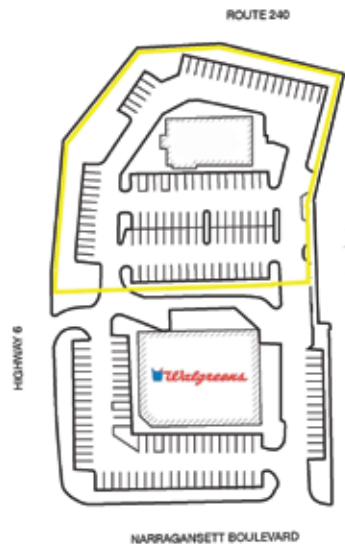

NEW BEDFORD - BANK PLAZA
Professional Office Building
New Price- \$ 7,500,000

NEW BEDFORD - UNION ST.
Sale with Bank Lease Back
\$1,495,000

Fairhaven - Former Uno's Restaurant Location

- *Excellent Visibility, Major Hwy Intersect*
- *Situated Next to Walgreens*
- *Across from Stop&Shop Plaza*
- *6,185 SF building - 3.59 Acres*
- *185 seats plus outdoor patio seating*
- *Parking for 104 cars (expandable)*
- *Land for additional development*
- *For Lease or For Sale*

ONSET - ONSET AVENUE
Investment Property - 3 Buildings
20 Units - \$2,145,000

PLYMOUTH
Industrial - Warehouse
41,500 SF - \$1,700,000

WEST BRIDGEWATER - RT 28
62k SF Manufacturing/10k SF Office
\$1,800,000